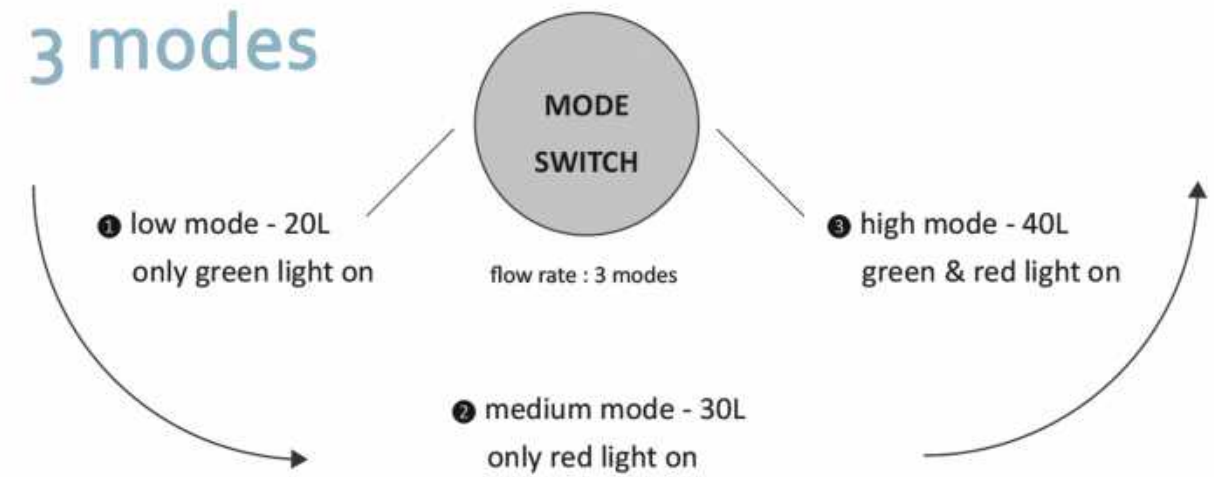

TRANQUIL-S

3 modes