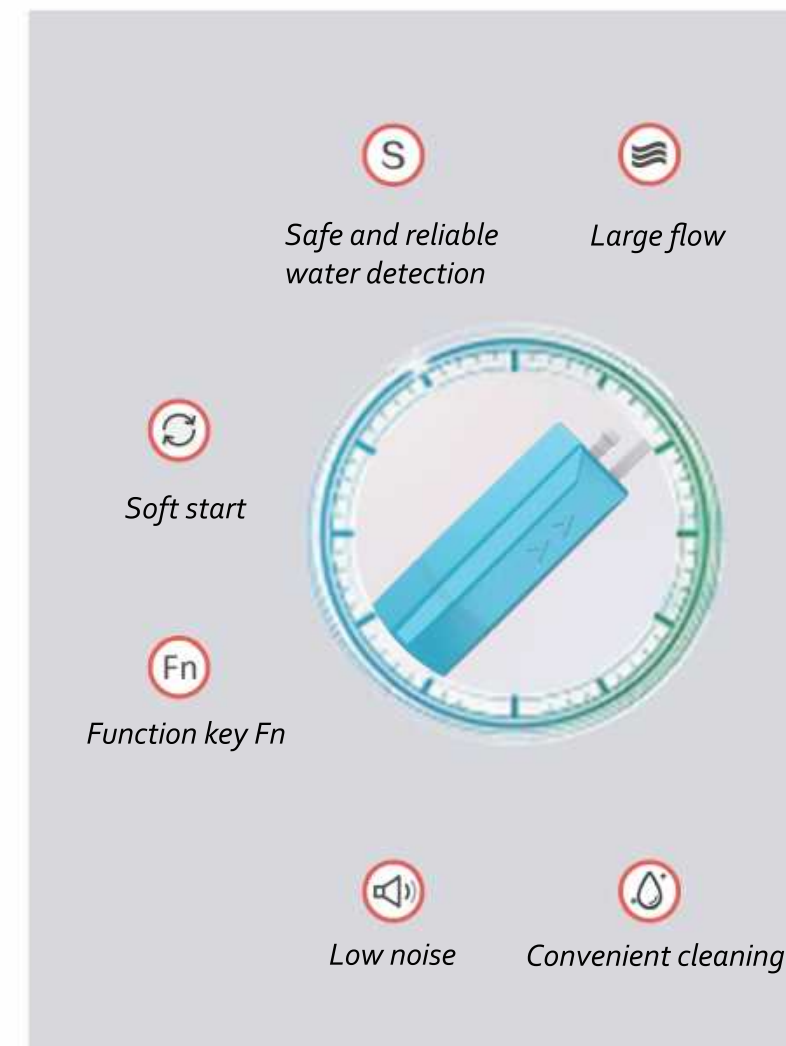

TRANQUIL-D

> TECHNICAL DATA

- Power supply: 100-240V AC 50/60Hz <4W
- Max.flow: 40 L/h
- Sound level: <19 dB(A) @ 1M
- Max.recommended head: 20 M
- Max.unit output: 46 kw / 157,000 Btu/h
- Max.water temperature: 70 °C
- Discharge tube: 6mmID
- Class: II appliance ☑
- Protection: Fully potted, IP-68
- Start method: Soft Start
- LxWxH: 195mm x 41.5mm x 34mm

- Water resistant IP-68
- High efficiency