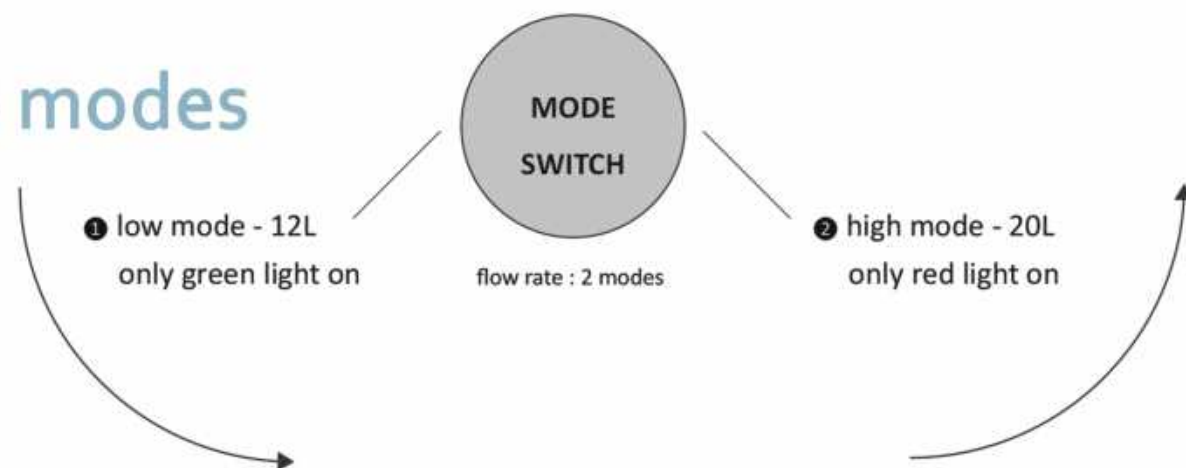

Tranquil - D

- ✓ Water resistant IP-68
- ✓ High efficiency

AIR CONDITIONER

Tranquil-I

TRANQUIL-I

- ▶ Low noise
- ▶ 2 mode switch

2 modes

- Power supply : 100-240V AC 50/60Hz <4W
- Max.flow:
Low mode 12 L/h, 17 dB(A) @ 1M
High mode 20 L/h, 19 dB(A) @ 1M
- Max.recommended head: 12 M
- Max.suction lift: 2 M
- Max.unit output: 16 kw / 54,600 Btu/h
- Max.water temperature: 70°C
- Discharge tube: 6mmID
- Class: II appliance
- Protection: Fully potted, IP-45
- Start method: Soft Start
- LxWxH: 187mm x 29mm x 29mm