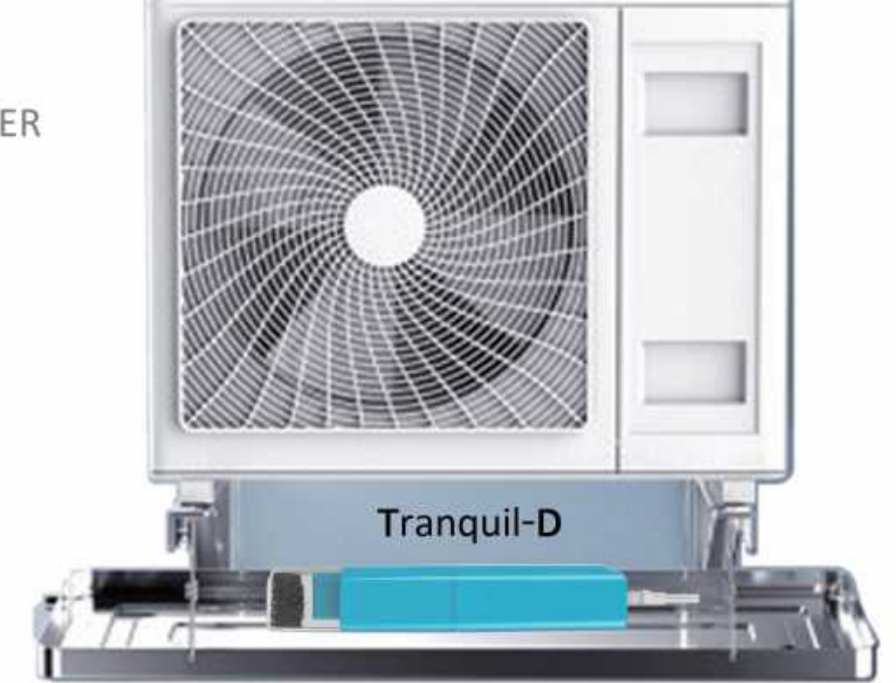

AIR CONDITIONER