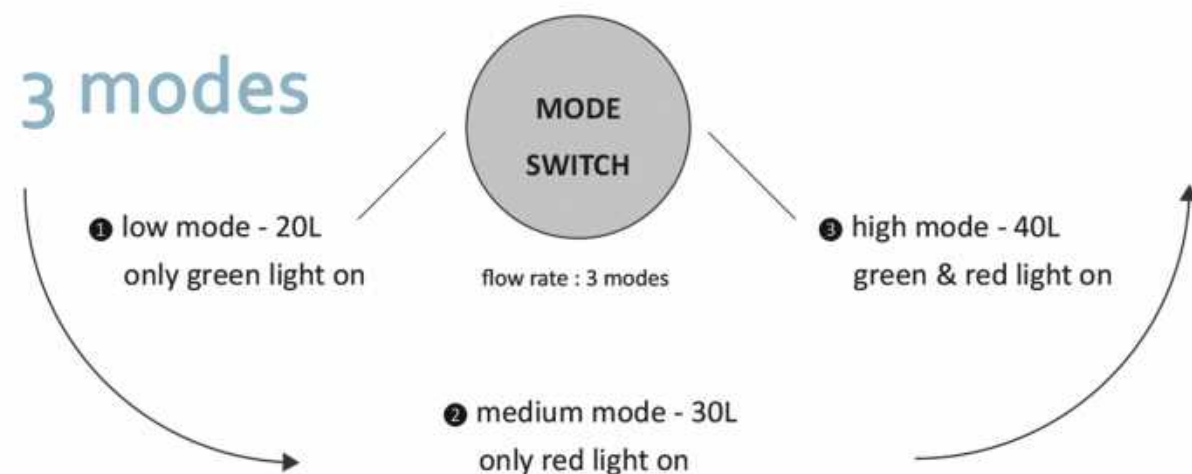

TRANQUIL-X

Tranquil-X

> TECHNICAL DATA

3 modes

- Power supply: 100-240V AC 50/60Hz <4W
- Max.flow:
Low mode 20 L/h, 16 dB(A) @ 1M
Midum mode 30 L/h, 17 dB(A) @ 1M
High mode 40 L/h, 19 dB(A) @ 1M
- Sound level: <19 dB(A) @ 1M
- Max.recommended head: 20 M
- Max.unit output: 46 kw / 157,000 Btu/h
- Max.water temperature: 70°C
- Discharge tube: 6mmID
- Class: II appliance
- Protectton: Fully potted, IP-45
- Start method: Soff Start