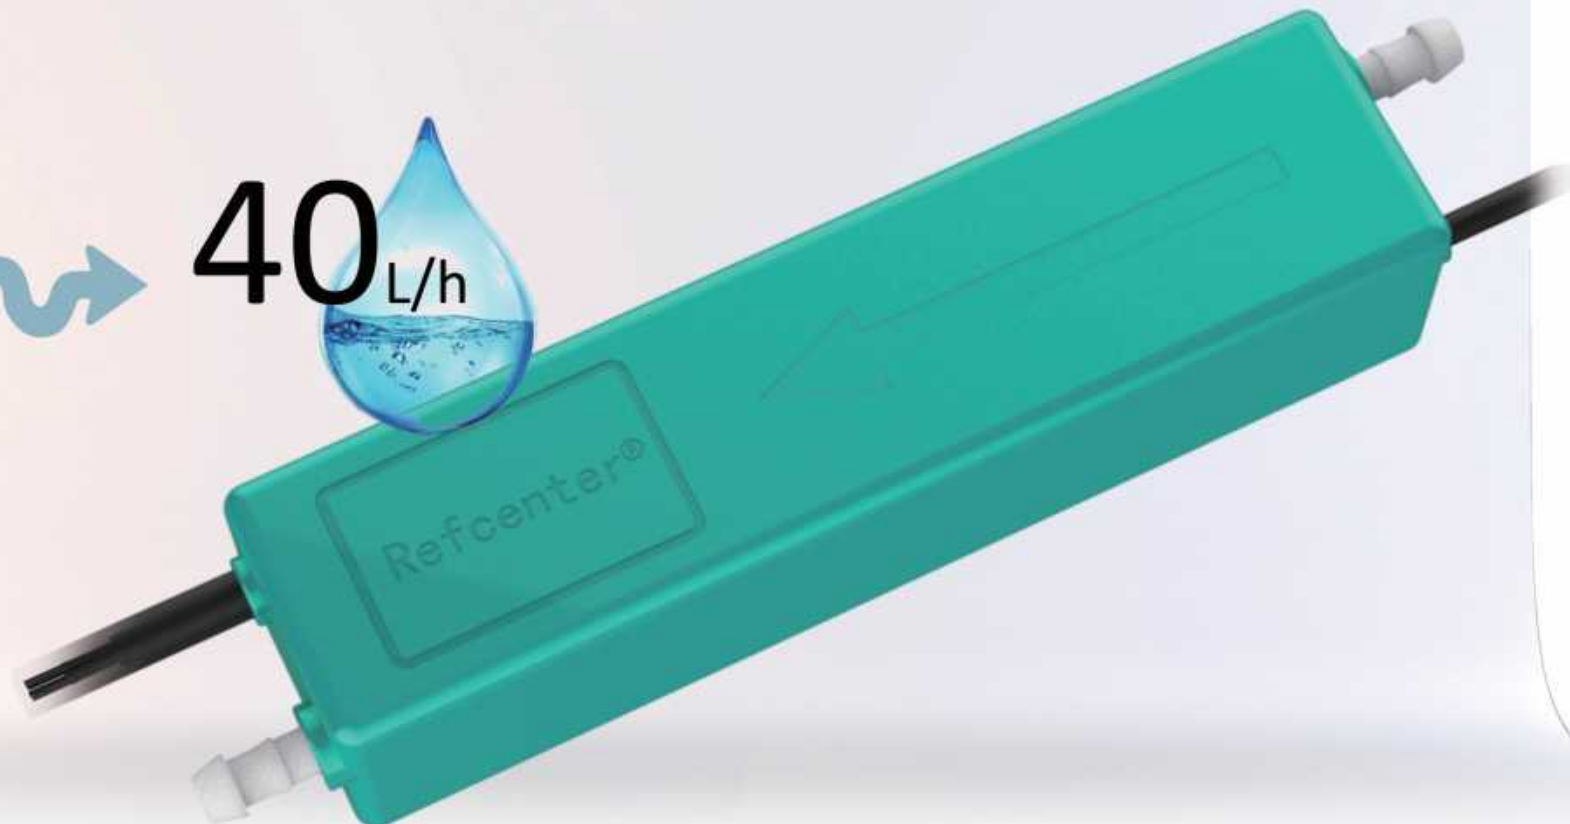

Max.flow

40 L/h